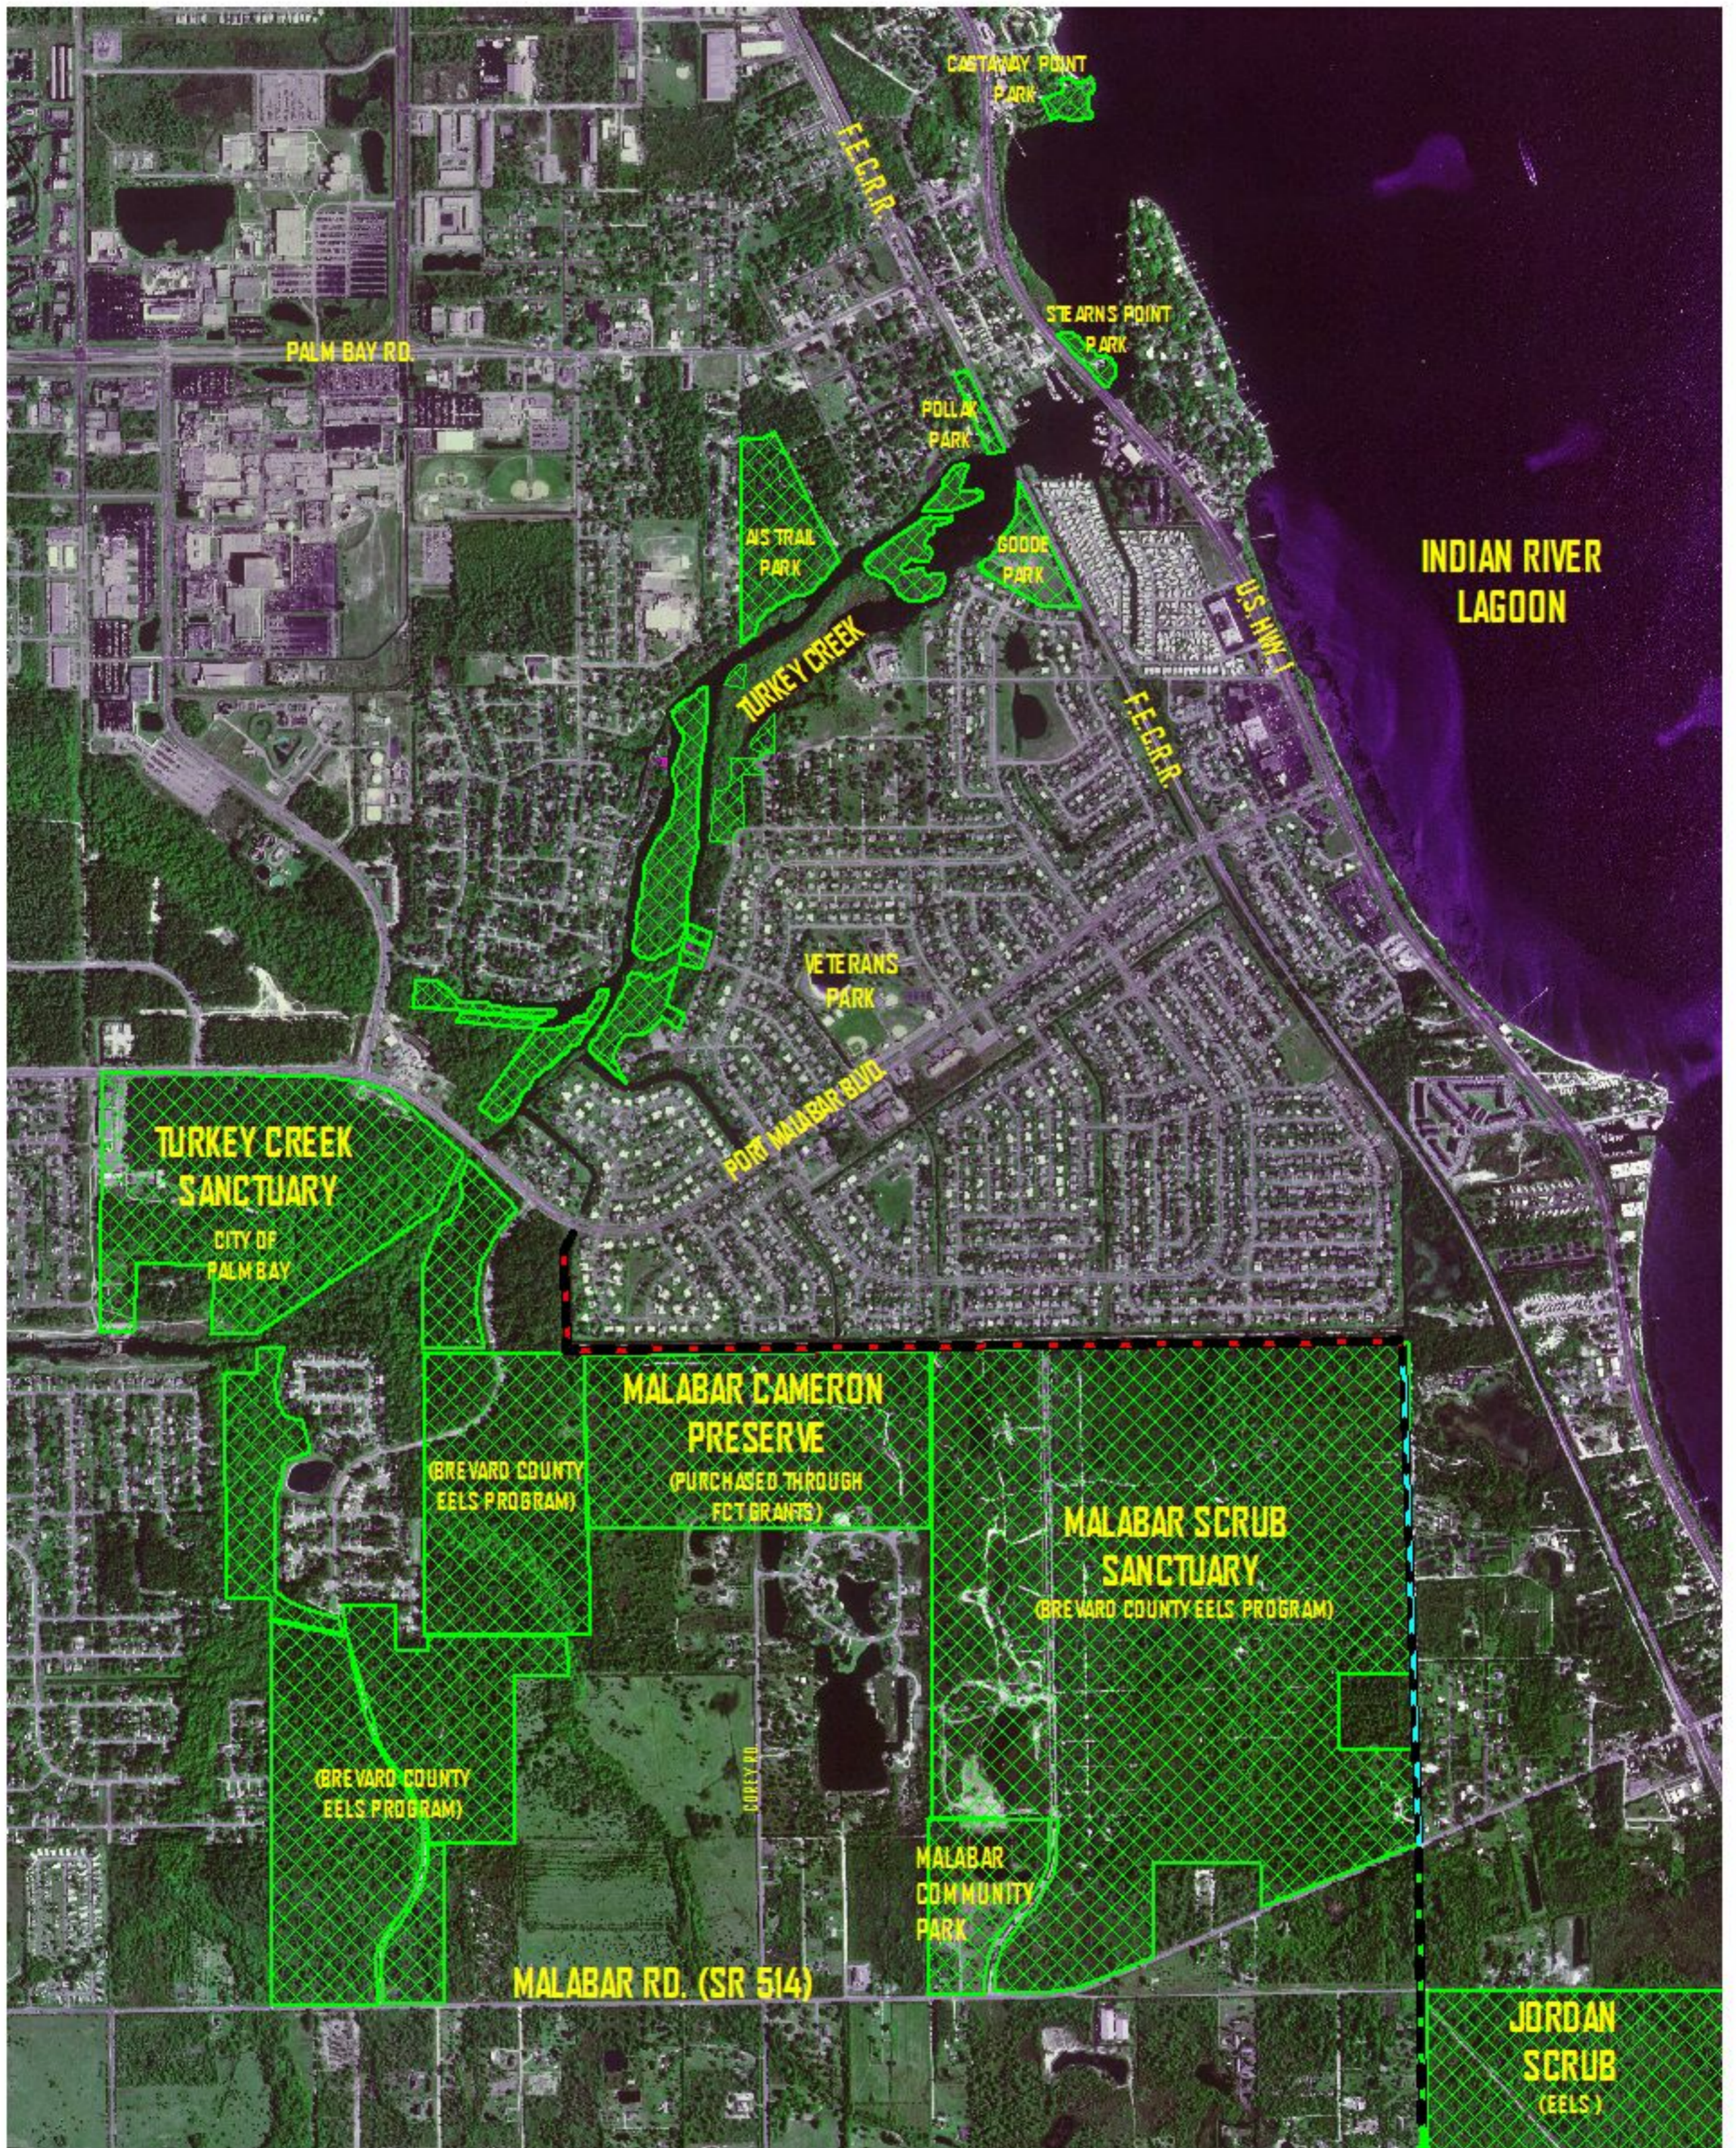

TURKEY CREEK BLUEWAY/GREENWAY RELATIONSHIP

LEGEND

BOUNDARY CANAL TRAIL	=	
SAND HILL TRAIL	=	
SOUTH BREVARD LINEAR TRAIL	=	

PUBLICLY OWNED LANDS
GREENWAY